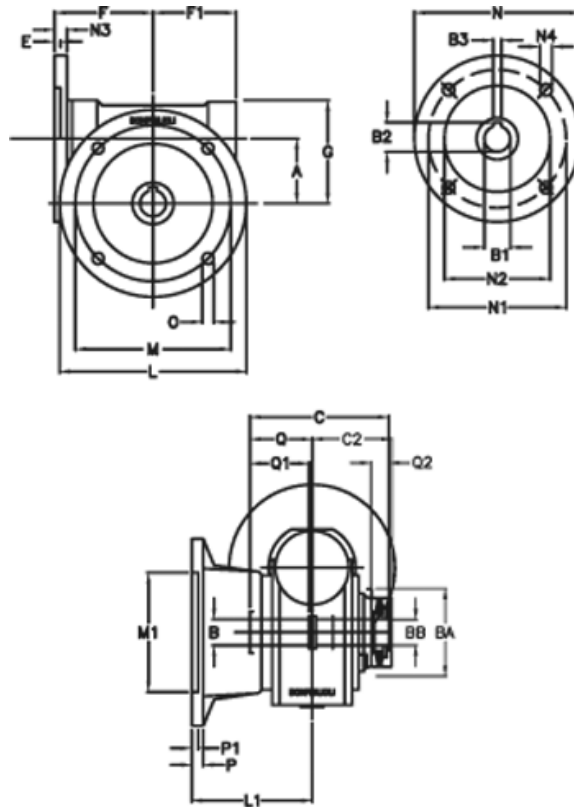

Article number: 390204401442216

Description: Worm Gear with Torque Limiter
VF 44-L1-F-14-P63B5

Measures

a = 44.60	C2 = 48	m = 87	P = 9
B = 18	Description = VF 44F-xx-63B5	M1 = 60	P1 = 7
B1 E7 = 11	E = 2.0	N = 140	Q = 32.0
B2 = 12.8	F = 65	N1 = 115	Q1 = 32
B3 H9 = 4	F1 = 54	N2 = 95	Q2 = 12
BA = 40	g = 71	N3 = 10.5	
BB H7 = 11	L = 110	N4 = 9.5	
C = 79	L1 = 60.5	O = 8.5	